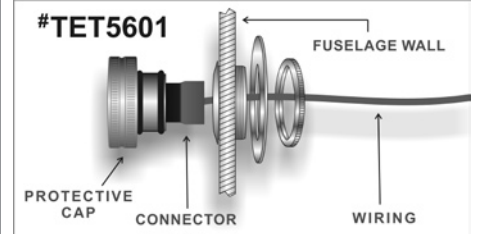

SILVER CHARGER JACK