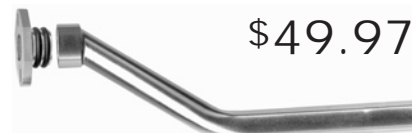

HATORI #915 Header

FITS THE
OS 140 RX

$49.97