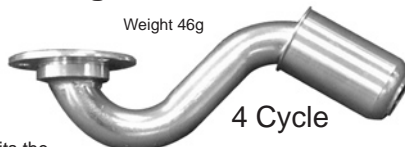

**HATORI #726 CoolingHeader**

Fits Hatori #725 Muffler  
YS90 – YS110 Engines

**\$59.95**

**HATORI #643 Cooling Header**

Weight 46g

4 Cycle

Fits the  
Hatori #640 Muffler  
& YS63 Engines

**\$49.97**