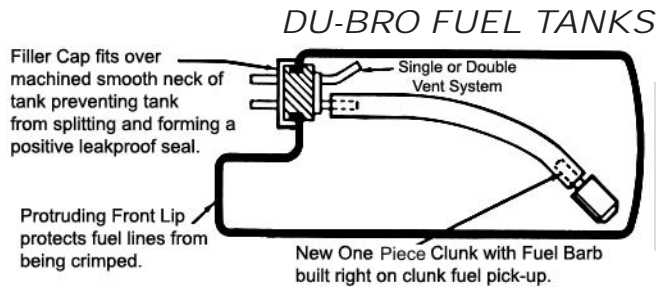

**DU-BRO
Spinner
Prop Nuts**

DUB730	1/4" - 28 Aluminum Prop Nut	$8.15
DUB731	5/16" - 24 Aluminum Prop Nut	$8.15
DUB732	6mm Aluminum Prop Nut	$8.15
DUB733	7mm Aluminum Prop Nut	$8.15
DUB734	8mm Aluminum Prop Nut	$8.15
DUB735	8mm x 1.25 Aluminum Prop Nut	$8.15
DUB737	1/4"-28 Anodize Al PropNut-Red	$9.50
DUB740	1/4"-28 Anodize Al PropNut-Blue	$9.50

DU-BRO Wheels

**Treaded
Lightweight
Wheels
for Big Planes**

Sizes: 4" to 6"

These lightweight wheels feature a foam interior yet have a tough and rugged exterior skin for durability. Excellent for paved runways! Hubs come with 3/16" axle dia. opening and can be drilled out to 1/4".

DUB400TL	4" Treaded Light (1/pkg)	$13.55
DUB450TL	4.5" Treaded Light (1/pkg)	$14.65
DUB500TL	5" Treaded Light (1/pkg)	$15.70
DUB550TL	5.5" Treaded Light (1/pkg)	$16.80
DUB600TL	6" Treaded Light (1/pkg)	$17.90

NOTE: Tetra Fuel Tanks are highly recommended for YS Engines that have pressurized fuel delivery systems (see page 26).

Item	Description	Size	Price
DUB402	FUEL TANK 2 OZ	1-5/6"H x 1-13/16"W x 2-3/4"L	$3.35
DUB404	FUEL TANK 4 OZ	1-1/2"H x 2-1/16"W x 3-3/4"L	$3.65
DUB406	FUEL TANK 6 OZ	1-7/8"H x 2-3/16"W x 3-7/8"L	$3.75
DUB408	FUEL TANK 8 OZ	1-15/16"H x 2-5/16"W x 4-7/8"L	$4.00
DUB410	FUEL TANK 10 OZ	2-1/4"H x 2-9/16"W x 4-7/8"L	$4.10
DUB412	FUEL TANK 12 OZ	2-1/4"H x 2-9/16"W x 5-3/8"L	$4.30
DUB414	FUEL TANK 14 OZ	2-3/8"H x 2-11/16"W x 5-3/8"L	$4.65
DUB416	FUEL TANK 16 OZ	2-3/8"H x 2-11/16"W x 5-7/8"L	$4.95
DUB420	FUEL TANK 20 OZ	2-1/2"H x 3-1/16"W x 7"L	$5.50
DUB424	FUEL TANK 24 OZ	2-1/2"H x 3-1/16"W x 7-1/2"L	$5.80
DUB690	FUEL TANK 32 OZ	3"H x 3-11/16"W x 7-3/4"L	$8.55
DUB691	FUEL TANK 40 OZ	3-1/4"H x 4"W x 8"L	$10.80
DUB692	FUEL TANK 50 OZ	3-1/2"H x 4-3/8"W x 8-3/8"L	$13.00